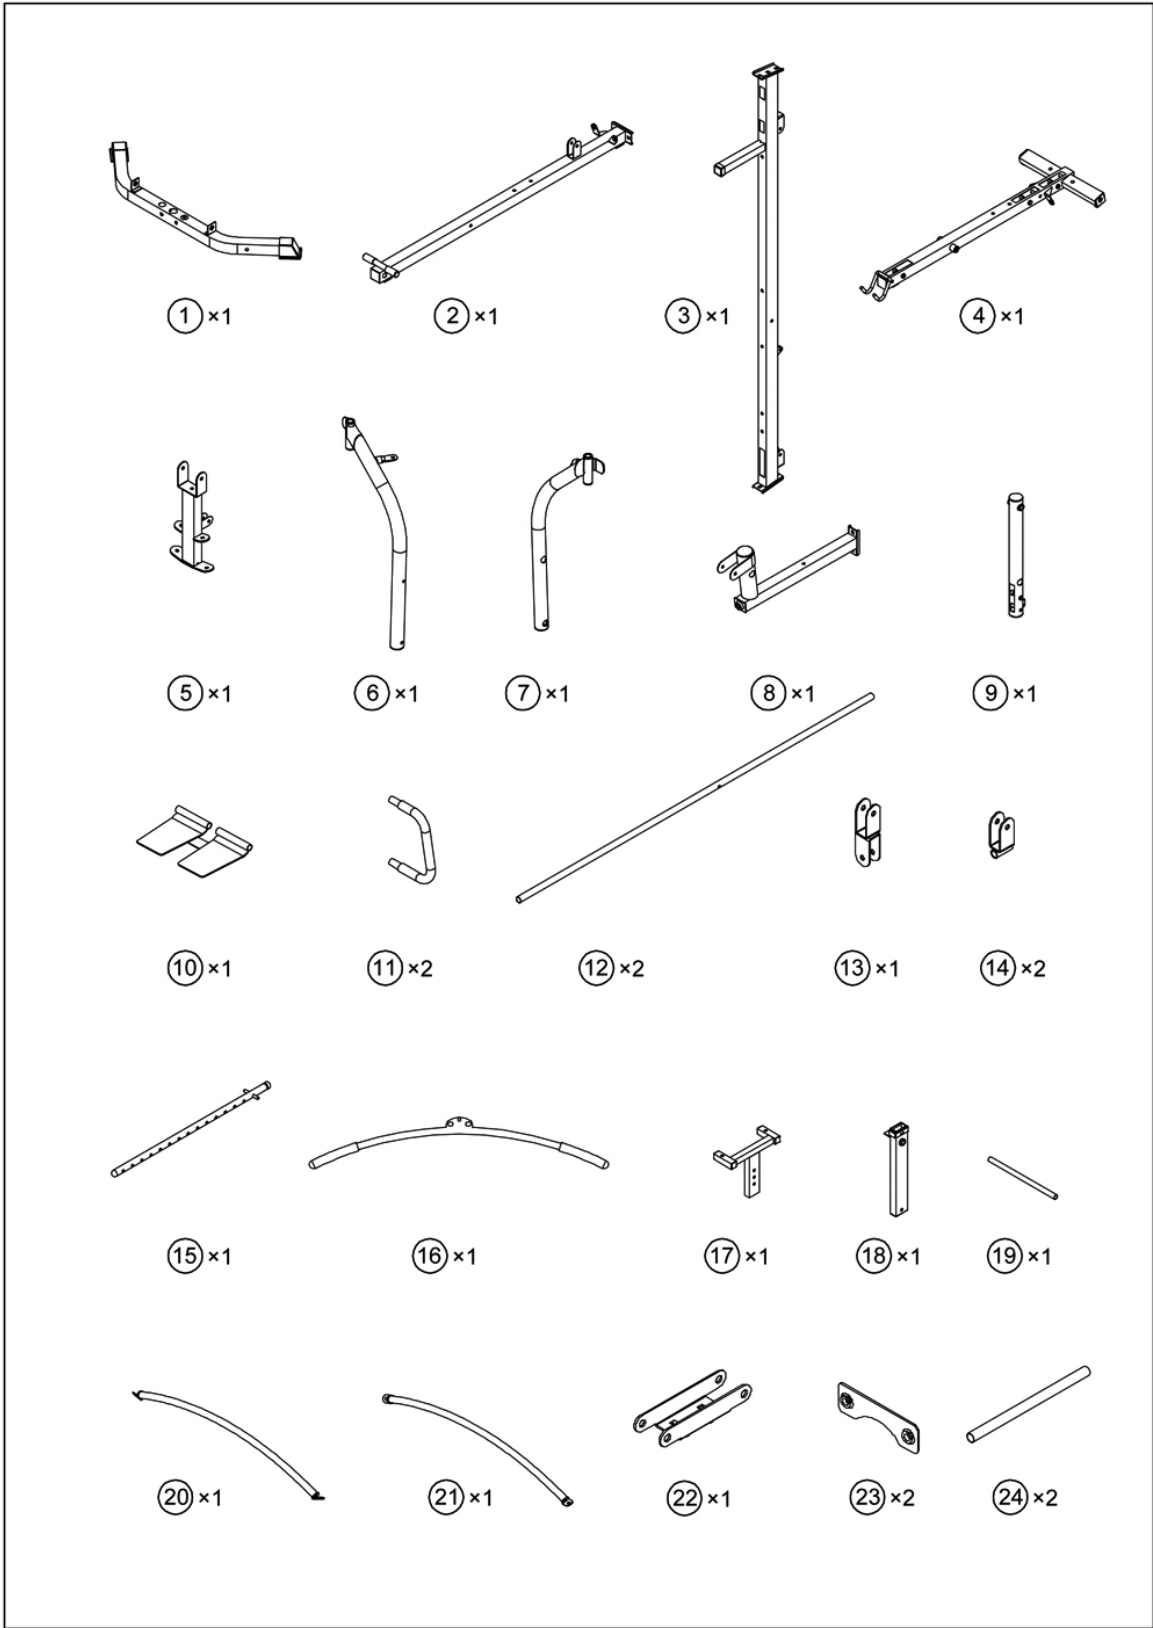

MARCY[®]

MULTI-FUNCTION HOME GYM

MWM-6150

IMPORTANT: Please read the Important Safety Notice and Assembly Information in the Owner's manual before assembling this product.

Assembly Manual

130729

(68) × 1

(69) × 4

(70) × 1

(71) × 4

(72) × 2

(73) × 4

(74) × 10

(75) × 3

- 81  x2 M10x2½"
- 76  x2 M10x1"

- 84  x4 φ3/4"
- 50  x2 M10

- Ⓢ1  ×2 M10×2½"
- Ⓢ0  ×2 M10×3 1/8"

- Ⓢ4  ×4 φ3/4"
- Ⓢ0  ×4 M10

- | | | | | | |
|--|----|---------|--|----|-------|
|  (81) | x2 | M10x2½" |  (84) | x4 | φ3/4" |
|  (76) | x2 | M10x1" |  (50) | x2 | M10 |

×3 M10×2 3/8"

×6 φ3/4"

×3 M10

80		x1	M10x3 1/8"	84		x5	φ3/4"
68		x1	M12x4 3/4"	50		x3	M10
72		x2	M10x2 1/2"	86		x1	M12
				83		x2	φ1"

70		x1	M10x3 1/2"	84		x5	φ3/4"
73		x1	M10x2 3/8"	50		x1	M10
77		x2	M10x5/8"	41		x1	M10xØ5/8"x2 3/8"