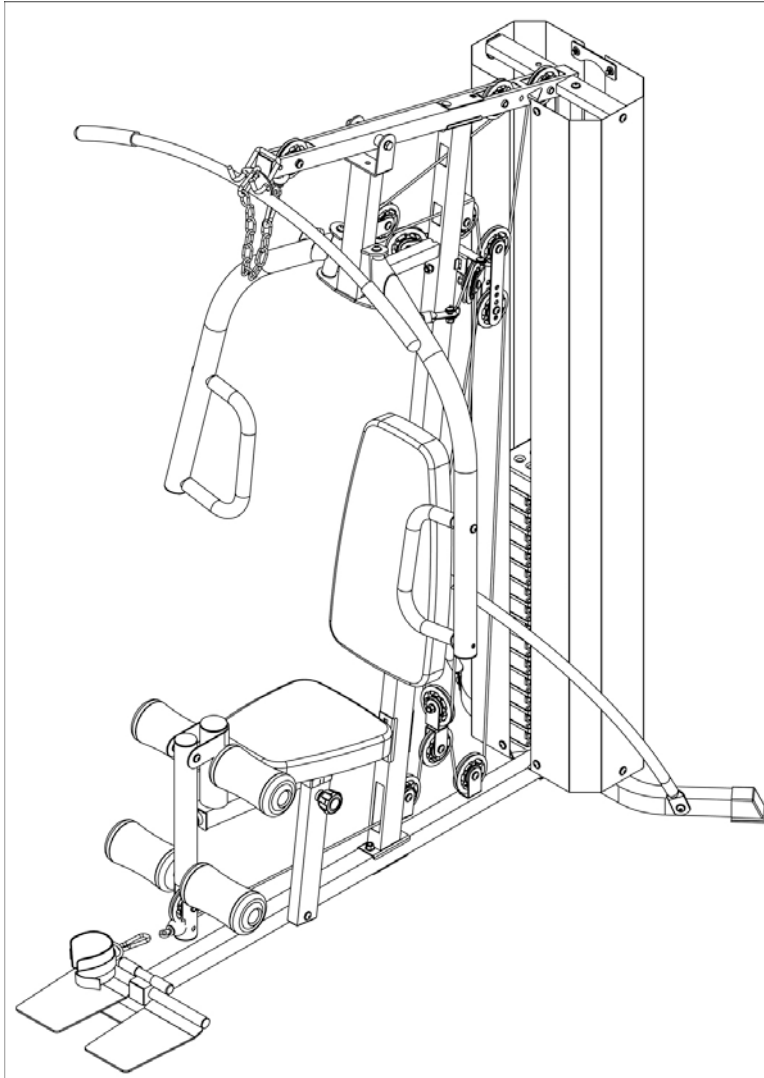

MARCY[®]

MULTI-FUNCTION HOME GYM

MWM-6150

IMPORTANT: Please read the Important Safety Notice and Assembly Information in the Owner's manual before assembling this product.

Assembly Manual

130729

(68) × 1

(69) × 4

(70) × 1

(71) × 4

(72) × 2

(73) × 4

(74) × 10

(75) × 3

- 81  x2 M10x2½"
- 76  x2 M10x1"

- 84  x4 φ3/4"
- 50  x2 M10

- Ⓢ1  ×2 M10×2½"
- Ⓢ0  ×2 M10×3 1/8"

- Ⓢ4  ×4 φ3/4"
- Ⓢ0  ×4 M10

- | | | | | | |
|--|----|---------|--|----|-------|
|  (81) | x2 | M10x2½" |  (84) | x4 | φ3/4" |
|  (76) | x2 | M10x1" |  (50) | x2 | M10 |