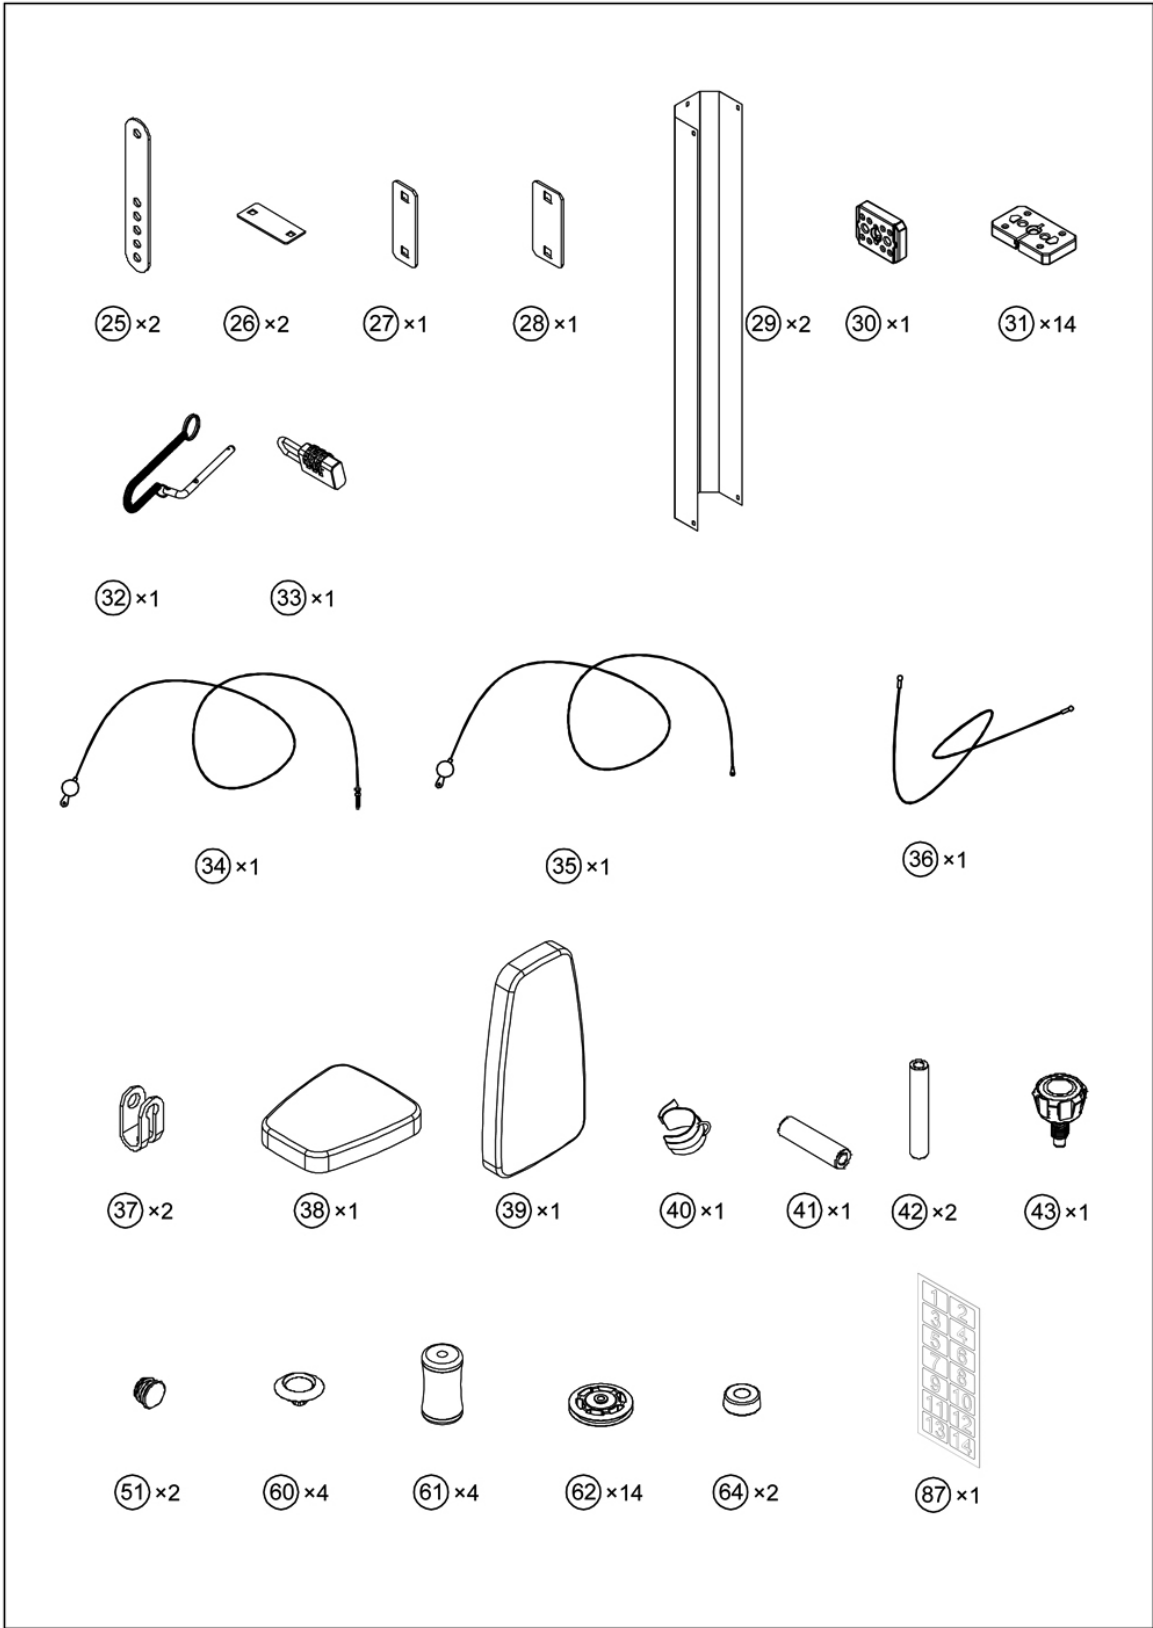

MARCY[®]

MULTI-FUNCTION HOME GYM

MWM-6150

IMPORTANT: Please read the Important Safety Notice and Assembly Information in the Owner's manual before assembling this product.

Assembly Manual

130729

(68) × 1

(69) × 4

(70) × 1

(71) × 4

(72) × 2

(73) × 4

(74) × 10

(75) × 3

- 81  x2 M10x2½"
- 76  x2 M10x1"

- 84  x4 φ3/4"
- 50  x2 M10

- Ⓢ1  ×2 M10×2½"
- Ⓢ0  ×2 M10×3 1/8"

- Ⓢ4  ×4 φ3/4"
- Ⓢ0  ×4 M10

- | | | | | | |
|--|----|---------|--|----|-------|
|  (81) | x2 | M10x2½" |  (84) | x4 | φ3/4" |
|  (76) | x2 | M10x1" |  (50) | x2 | M10 |